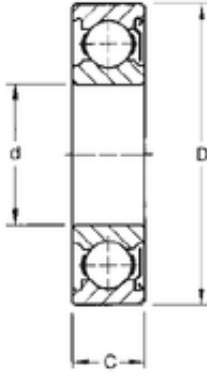

NTN Bearing Brazil Ltda.

60 mm x 110 mm x 22 mm TIMKEN 212KD Single Row Ball Bearings

Bearing No. 212KD

Size	60x110x22 mm
Bore Diameter	60 mm
Outer Diameter	110 mm
Width	22 mm
d	60 mm
D	110 mm
B	22 mm
C	22 mm
Weight	0,807 Kg
Basic dynamic load rating (C)	62,1 kN

212KD Bearing 2D drawings and 3D CAD models