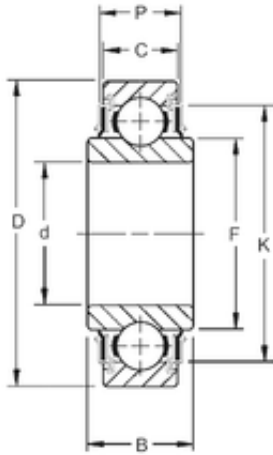

## 60 mm x 110 mm x 36,00 mm TIMKEN 212KRR Single Row Ball Bearings

Bearing No. 212KRR

Size	60x110x36.00 mm
Bore Diameter	60 mm
Outer Diameter	110 mm
Width	36,00 mm
d	60 mm
D	110 mm
B	36,00 mm
C	22 mm
P	30,02 mm
K	99,87 mm
F	76,45 mm
Basic dynamic load rating (C)	58,6 kN

212KRR Bearing 2D drawings and 3D CAD models