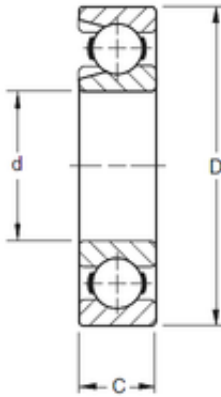

### 60 mm x 110 mm x 22 mm TIMKEN 212W Single Row Ball Bearings

Bearing No. 212W

|                               |              |
|-------------------------------|--------------|
| Size                          | 60x110x22 mm |
| Bore Diameter                 | 60 mm        |
| Outer Diameter                | 110 mm       |
| Width                         | 22 mm        |
| d                             | 60 mm        |
| D                             | 110 mm       |
| B                             | 22 mm        |
| C                             | 22 mm        |
| Weight                        | 0,885 Kg     |
| Basic dynamic load rating (C) | 78 kN        |

212W Bearing 2D drawings and 3D CAD models