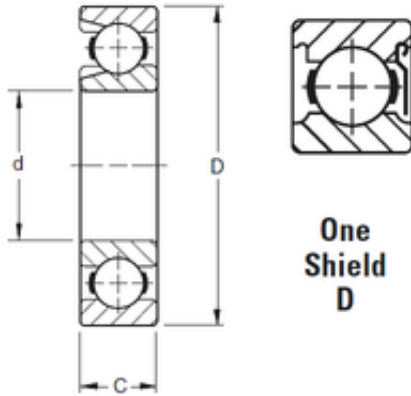

## 60 mm x 110 mm x 22 mm TIMKEN 212WD Single Row Ball Bearings

Bearing No. 212WD

Size	60x110x22 mm
Bore Diameter	60 mm
Outer Diameter	110 mm
Width	22 mm
d	60 mm
D	110 mm
B	22 mm
C	22 mm
Weight	0,885 Kg
Basic dynamic load rating (C)	78 kN