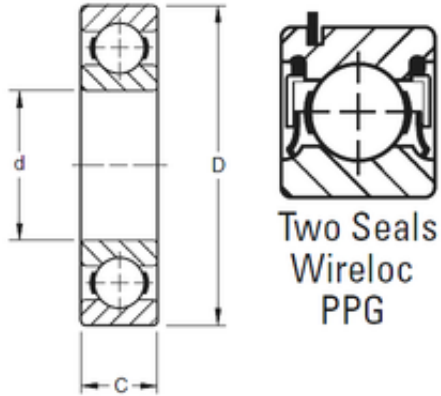

## 60 mm x 110 mm x 22 mm TIMKEN 212NPPG Single Row Ball Bearings

Bearing No. 212NPPG

Size	60x110x22 mm
Bore Diameter	60 mm
Outer Diameter	110 mm
Width	22 mm
d	60 mm
D	110 mm
B	22 mm
C	22 mm
Weight	0,807 Kg
Basic dynamic load rating (C)	62,1 kN