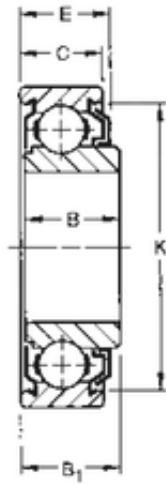

NTN Bearing Brazil Ltda.

35 mm x 72 mm x 20 mm TIMKEN 207KLD Single Row Ball Bearings

Bearing No. 207KLD

Size	35x72x20 mm
Bore Diameter	35 mm
Outer Diameter	72 mm
Width	20 mm
d	35 mm
D	72 mm
B	20 mm
B1	21 mm
C	17 mm
Weight	0,322 Kg
Basic dynamic load rating (C)	29 kN

207KLD Bearing 2D drawings and 3D CAD models