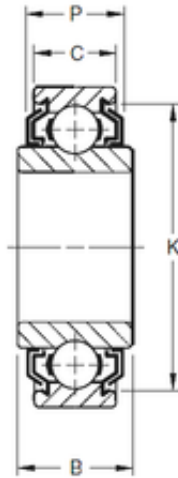

NTN Bearing Brazil Ltda.

35 mm x 72 mm x 25 mm TIMKEN 207KLL Single Row Ball Bearings

Bearing No. 207KLL

Size	35x72x25 mm
Bore Diameter	35 mm
Outer Diameter	72 mm
Width	25 mm
d	35 mm
D	72 mm
B	25 mm
C	17 mm
P	23,98 mm
K	62,7 mm
Weight	0,322 Kg
Basic dynamic load rating (C)	29 kN

207KLL Bearing 2D drawings and 3D CAD models