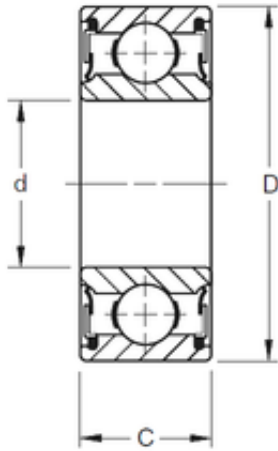

NTN Bearing Brazil Ltda.

8 mm x 22 mm x 7 mm TIMKEN 38PP2 Single Row Ball Bearings

Bearing No. 38PP2

Size	8x22x7 mm
Bore Diameter	8 mm
Outer Diameter	22 mm
Width	7 mm
d	8 mm
D	22 mm
B	7 mm
C	7 mm
Weight	0,018 Kg
Basic dynamic load rating (C)	3,65 kN

38PP2 Bearing 2D drawings and 3D CAD models