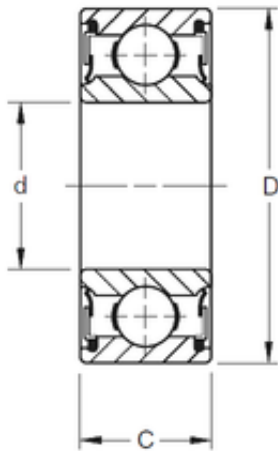

NTN Bearing Brazil Ltda.

6 mm x 19 mm x 6 mm TIMKEN 36PP2 Single Row Ball Bearings

Bearing No. 36PP2

Size	6x19x6 mm
Bore Diameter	6 mm
Outer Diameter	19 mm
Width	6 mm
d	6 mm
D	19 mm
B	6 mm
C	6 mm
Weight	0,014 Kg
Basic dynamic load rating (C)	2,45 kN

36PP2 Bearing 2D drawings and 3D CAD models