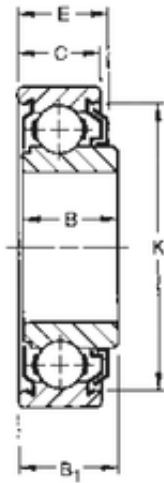

NTN Bearing Brazil Ltda.

16 mm x 35 mm x 12,19 mm TIMKEN 202KLD3 Single Row Ball Bearings

Bearing No. 202KLD3

Size	16x35x12.19 mm
Bore Diameter	16 mm
Outer Diameter	35 mm
Width	12,19 mm
d	16 mm
D	35 mm
B	12,19 mm
B1	12,7 mm
C	11 mm
Weight	0,045 Kg
Basic dynamic load rating (C)	8,65 kN

202KLD3 Bearing 2D drawings and 3D CAD models