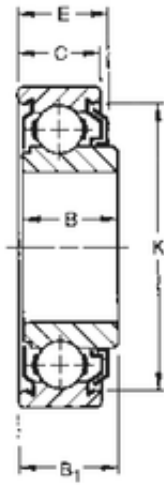

NTN Bearing Brazil Ltda.

14 mm x 35 mm x 12,19 mm TIMKEN 202KLD4 Single Row Ball Bearings

Bearing No. 202KLD4

Size	14x35x12.19 mm
Bore Diameter	14 mm
Outer Diameter	35 mm
Width	12,19 mm
d	14 mm
D	35 mm
B	12,19 mm
B1	12,7 mm
C	11 mm
Weight	0,045 Kg
Basic dynamic load rating (C)	8,65 kN

202KLD4 Bearing 2D drawings and 3D CAD models